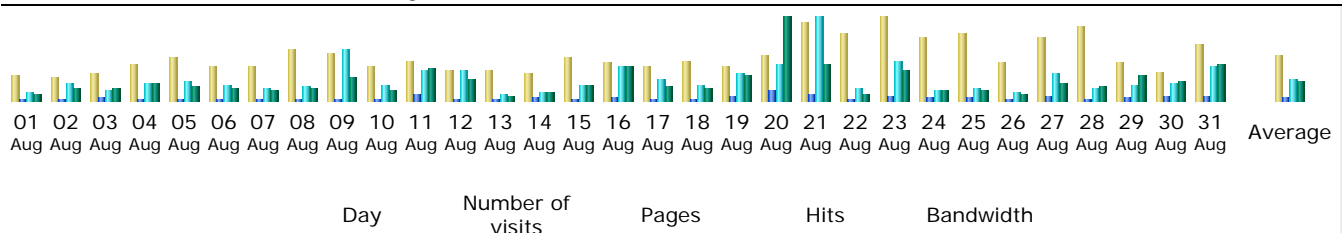

Days of month